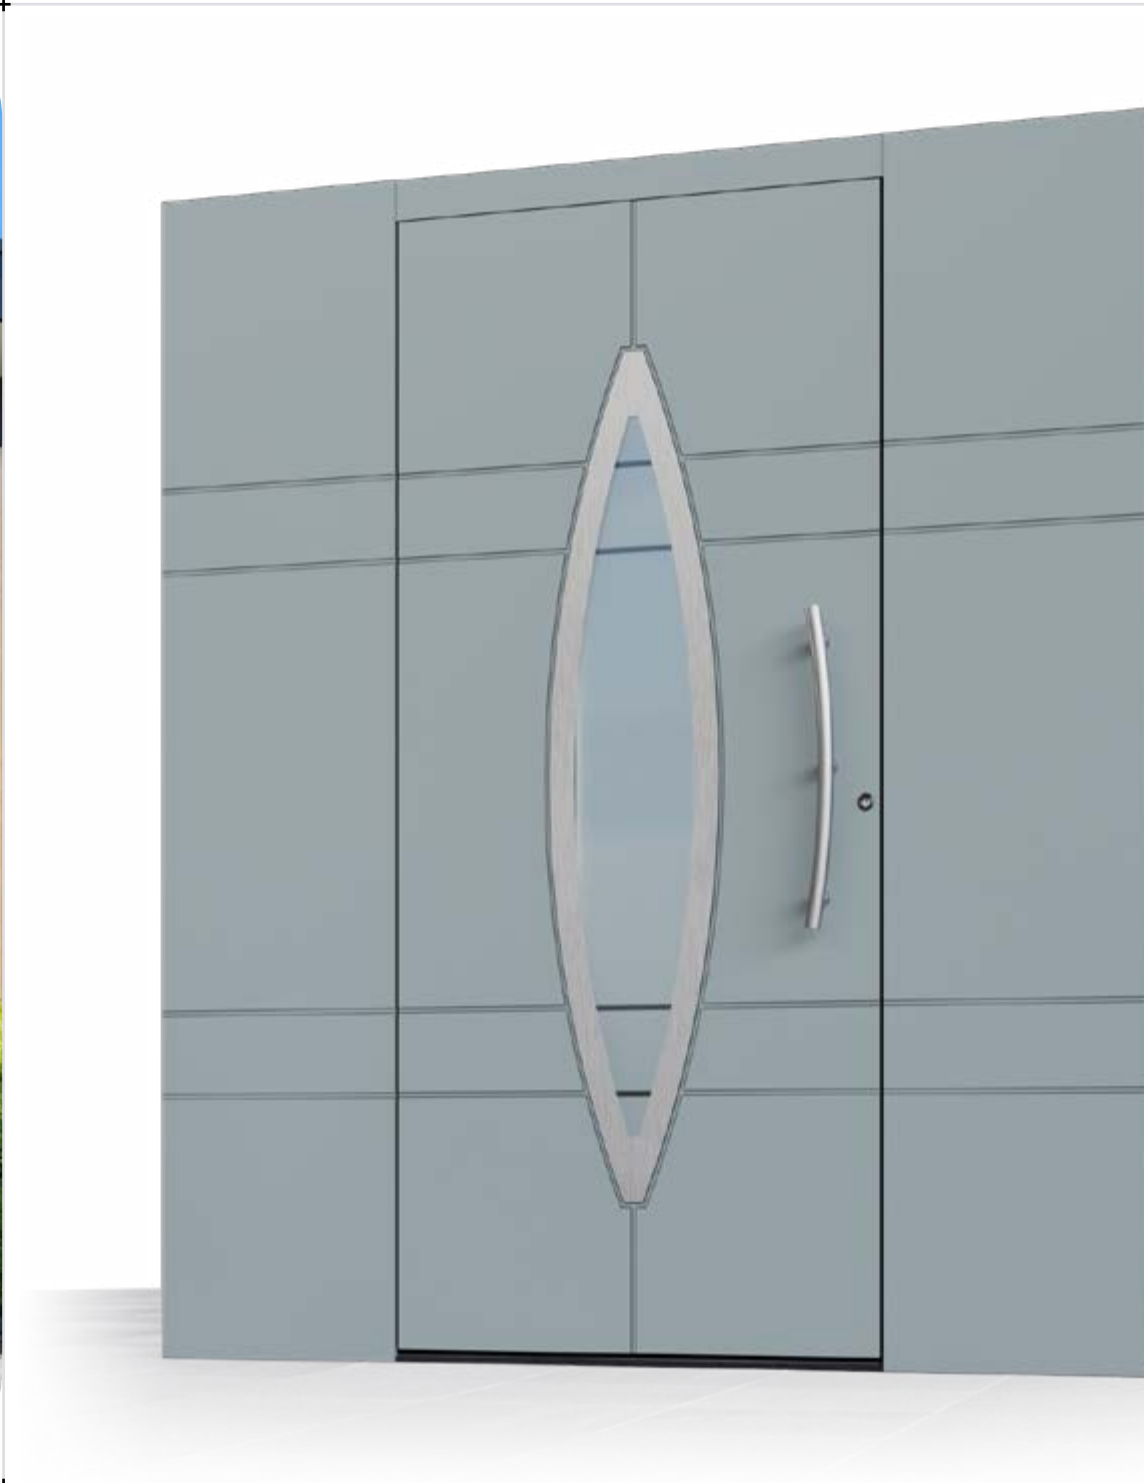

Model
1923

Primary
7001 Structura

Frame
7001 Structura

Handle
Oval / Inox

Design
Specifications