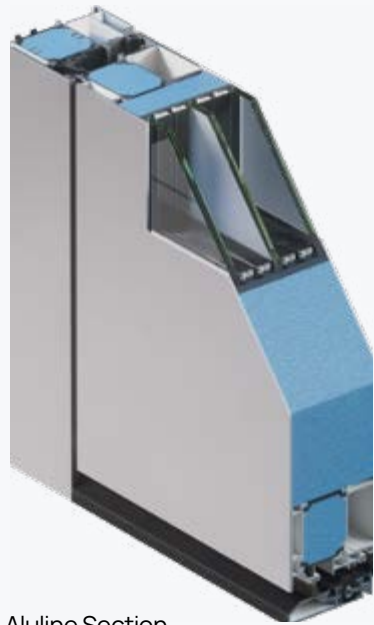

TLS 90 Aluline Section