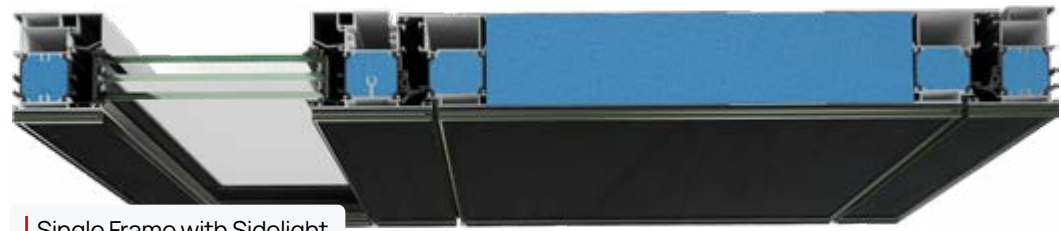

| Single Frame with Sidelight