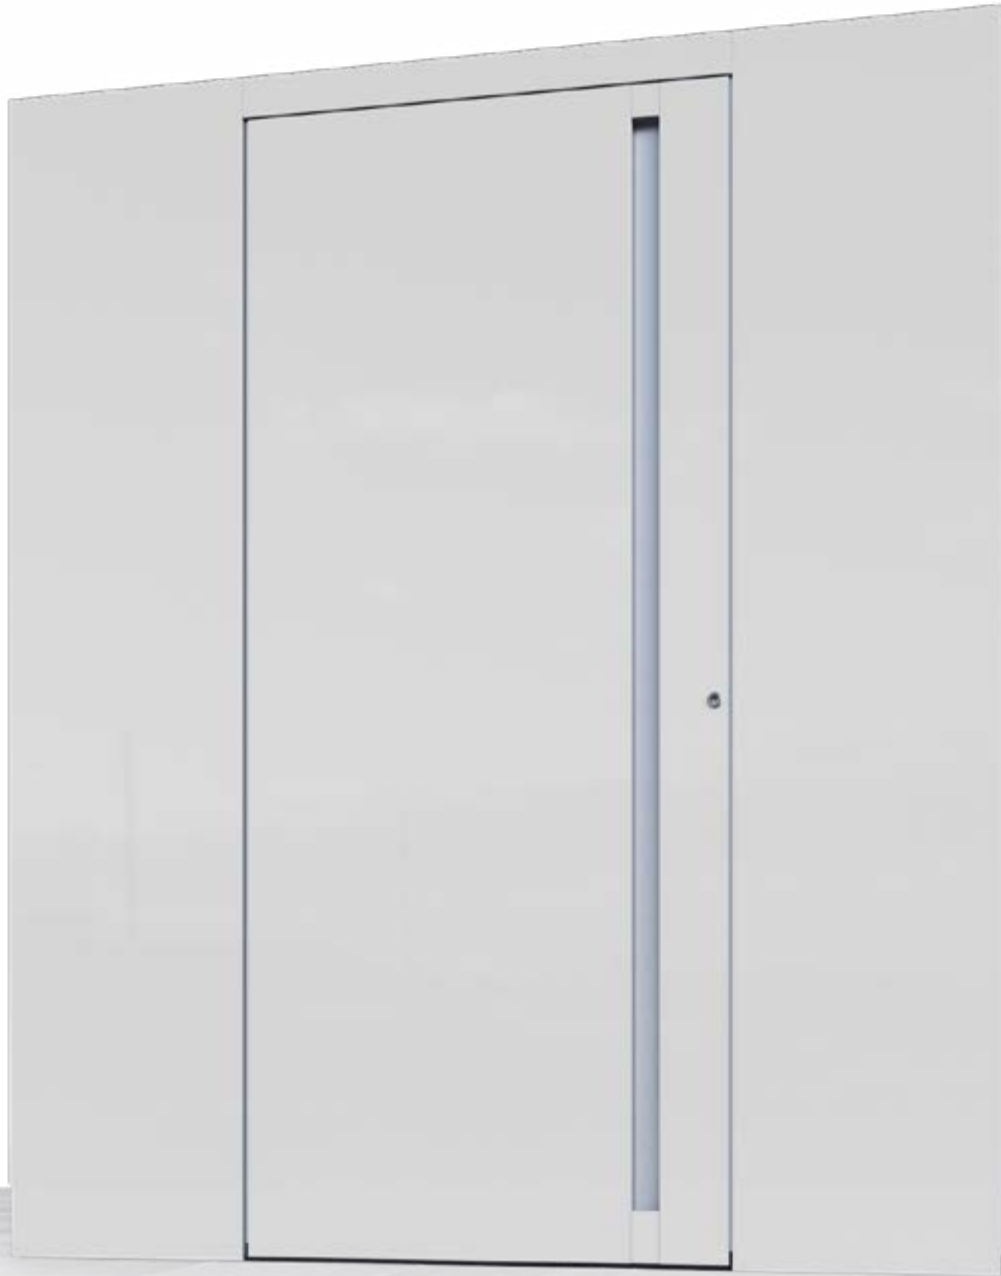

Model
1890

Facing
White Glass

Handle
Crypto Full Height
Anodized Coating

Design
Specifications