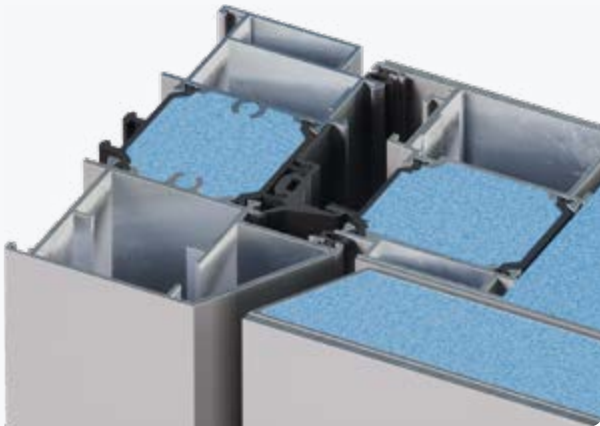

TLS 90 Multilayer - Flush Inside & Expand Outside

TLS 90 Multilayer Section

	Burglar Resistance	RC2 Standard RC3 Upgrade Kit
	Thermal Transmittance (Ud)	0,82 W/(m2.K)
	Air Permeability	Class 4
	Resistance to Wind Load	Class C3/B3
	Watertightness	Class 3A
	Sound Reduction	36 dB